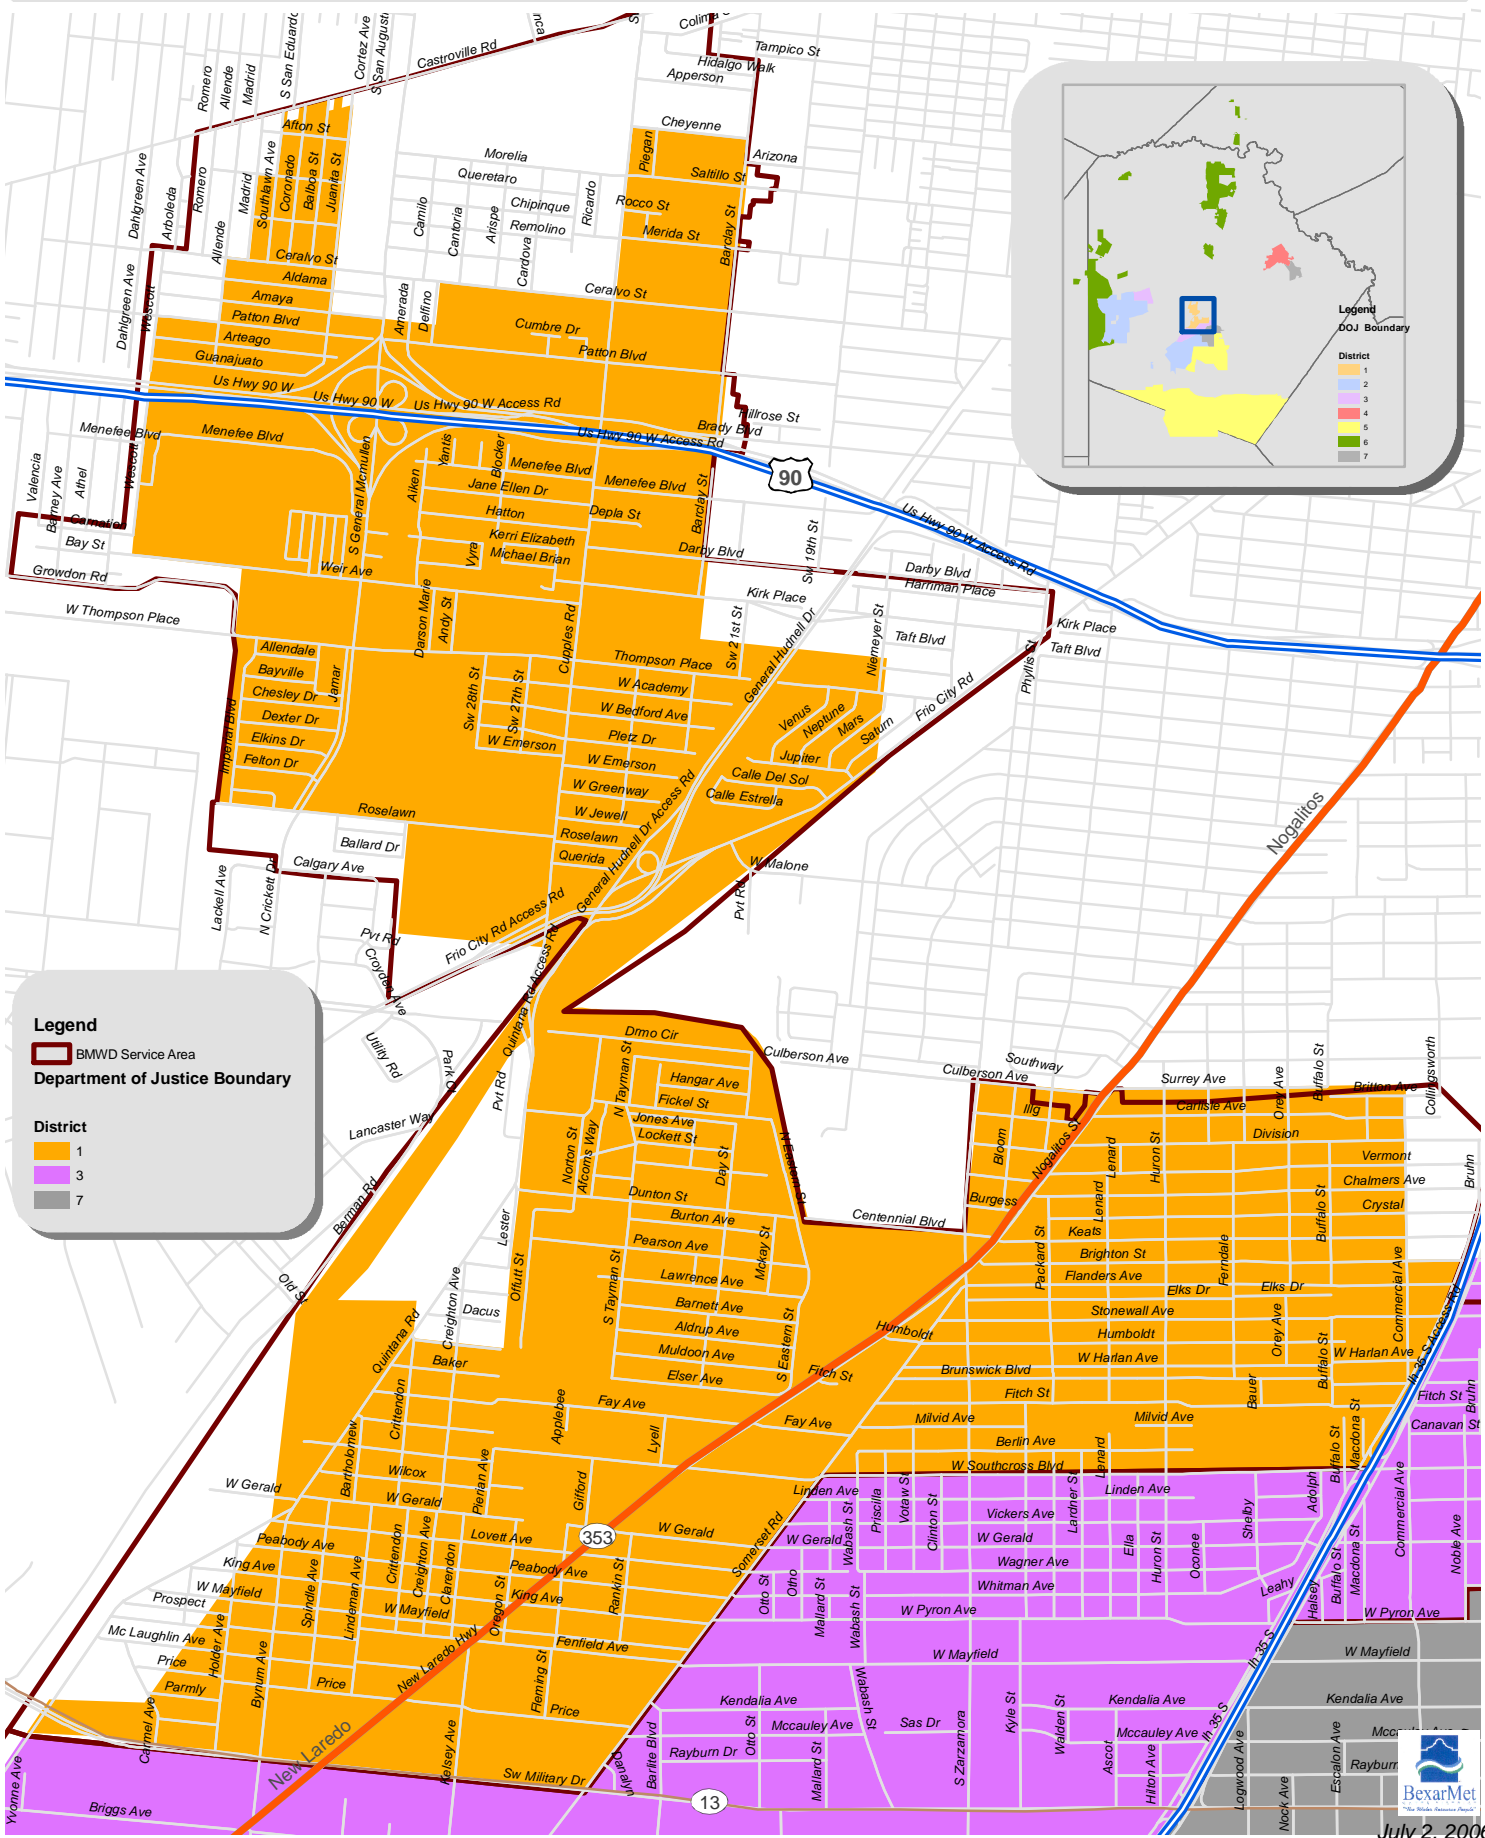

SOUTHSIDE DISTRICT 1

Legend

BMWD Service Area

Department of Justice Boundary

District

- 1
- 3
- 7