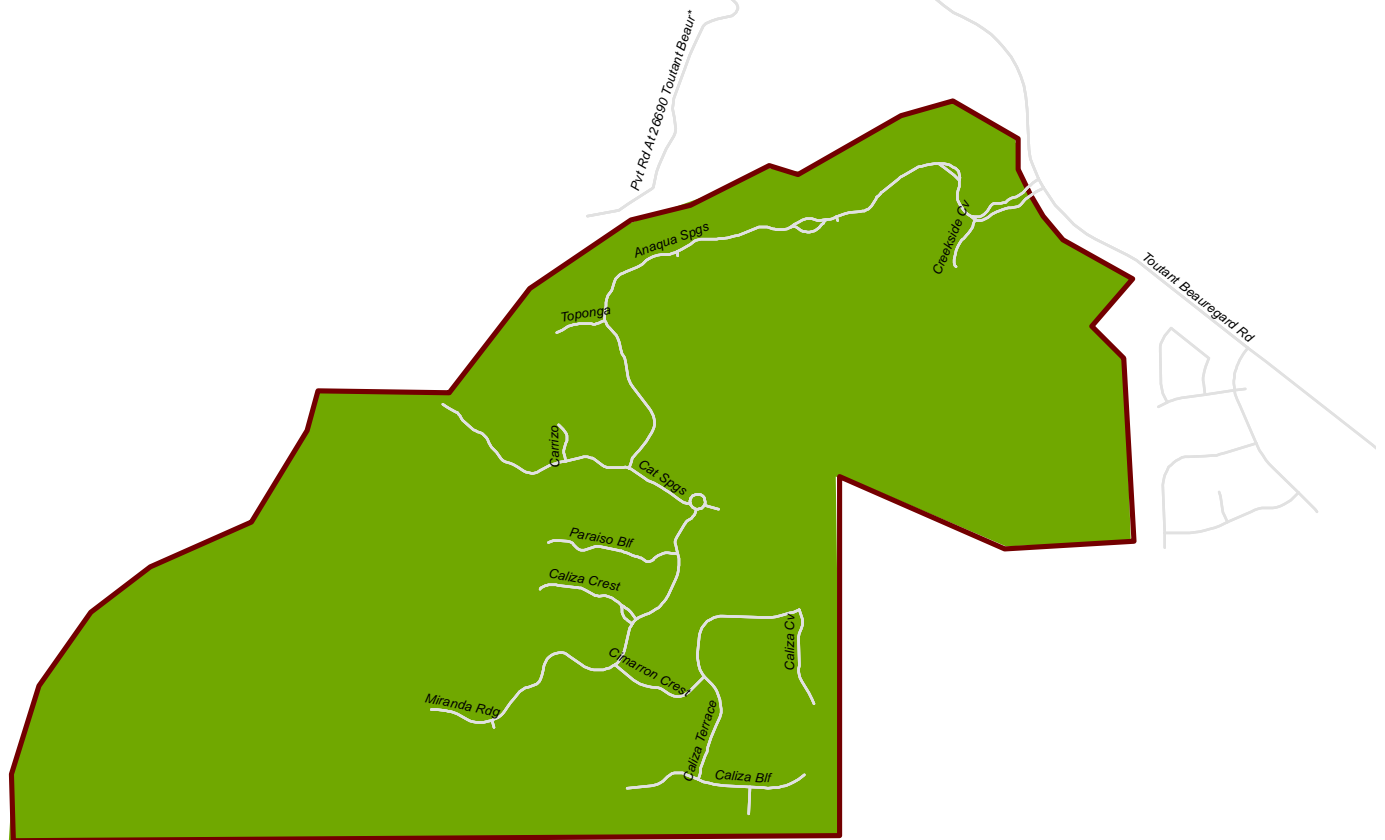

NORTHWEST- ANAQUA SPRING DISTRICT 6

Legend

BMWWD Service Area

Department of Justice Boundary

District

6