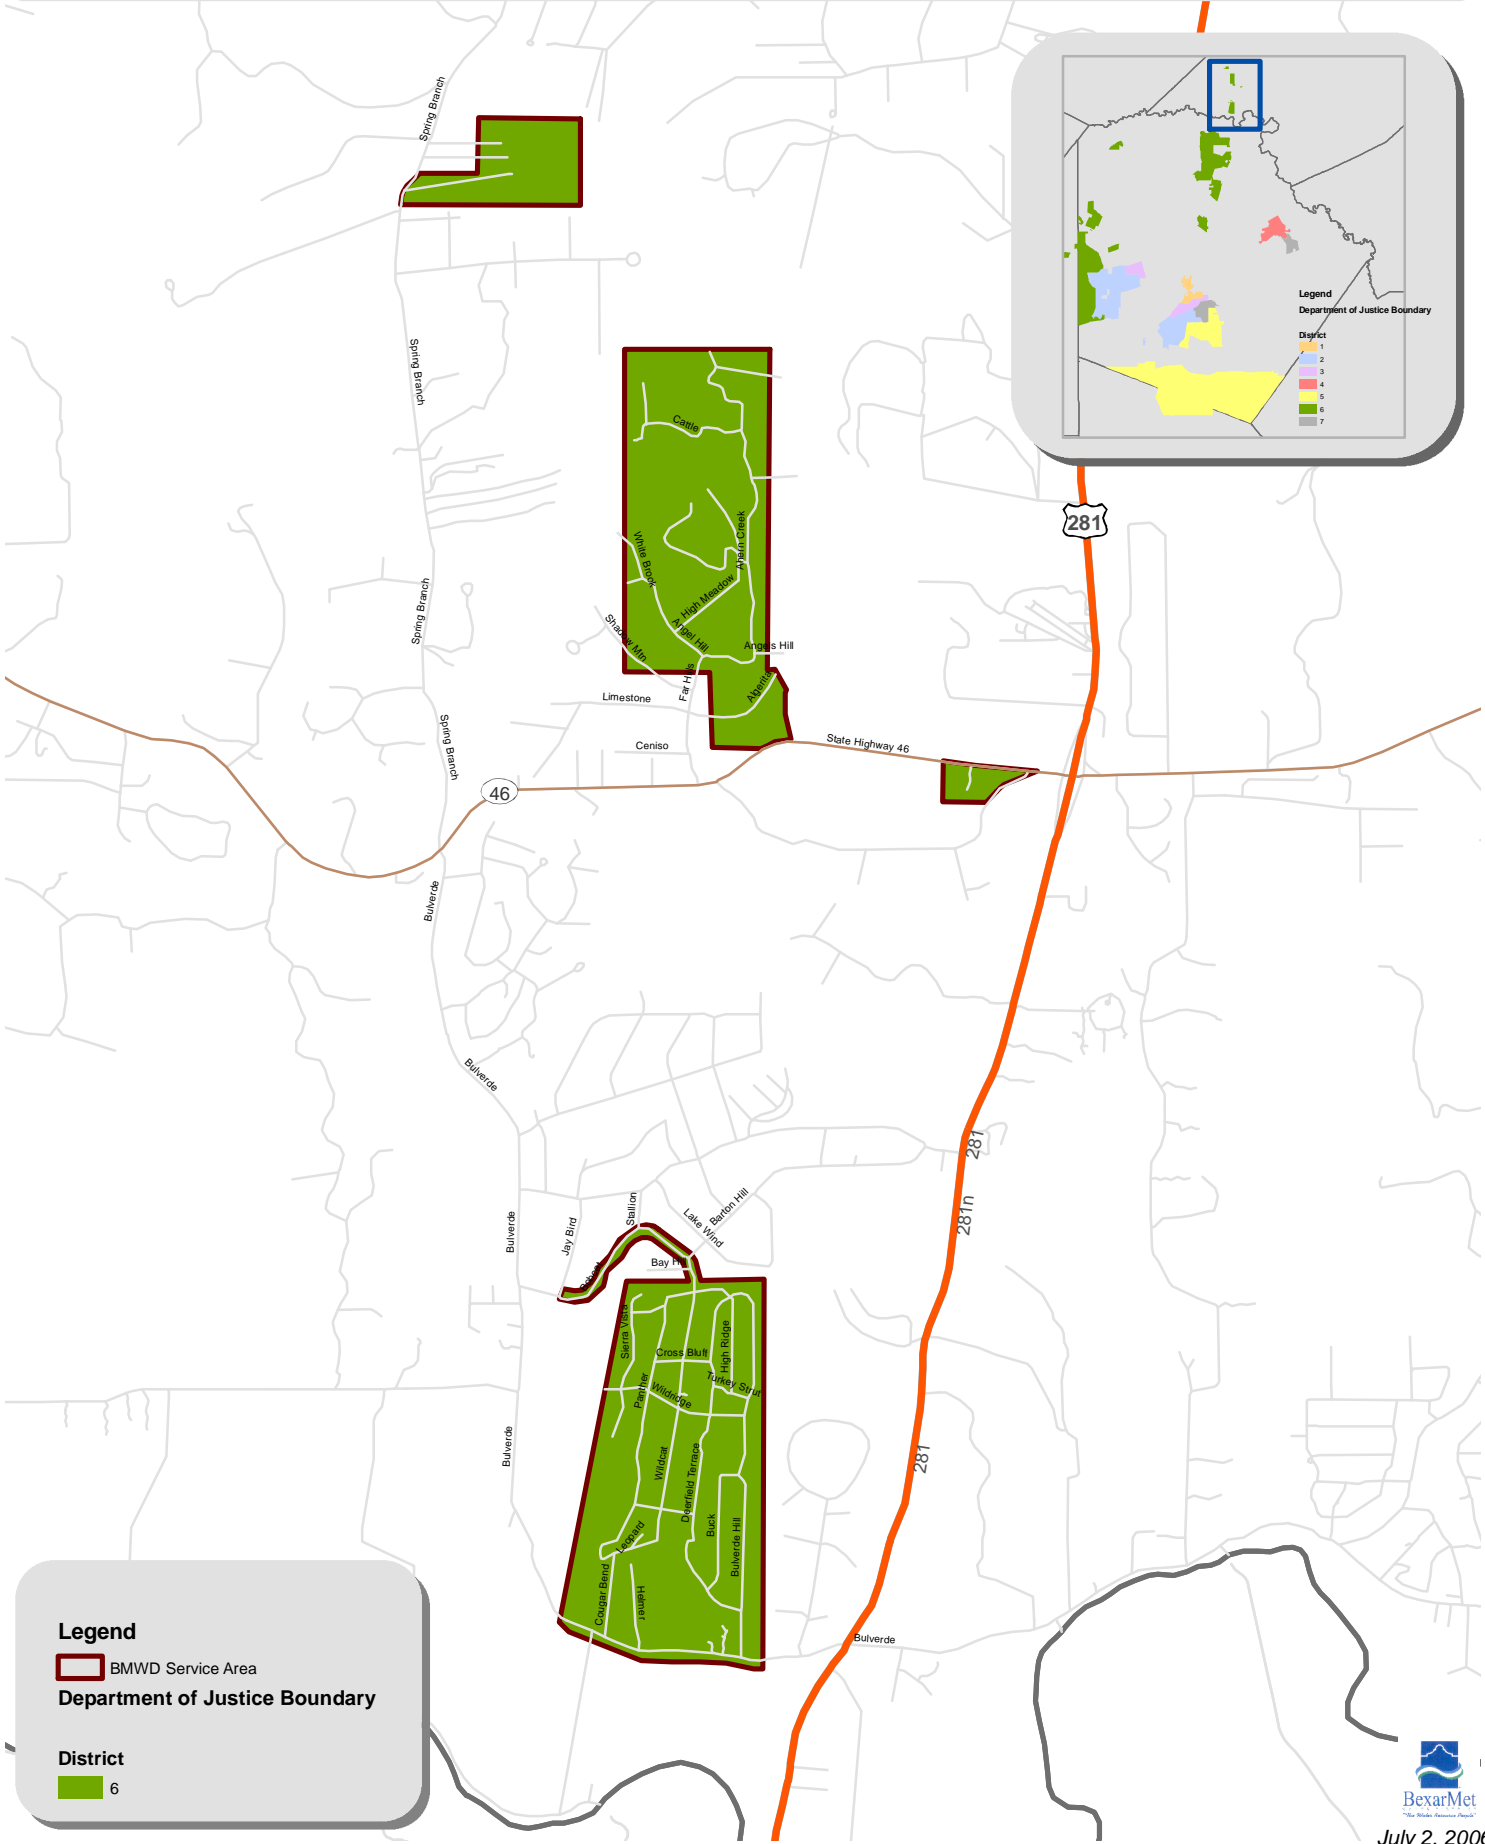

# COMAL COUNTY DISTRICT 6

**Legend**

- BMWWD Service Area
- Department of Justice Boundary**

**District**

- 6