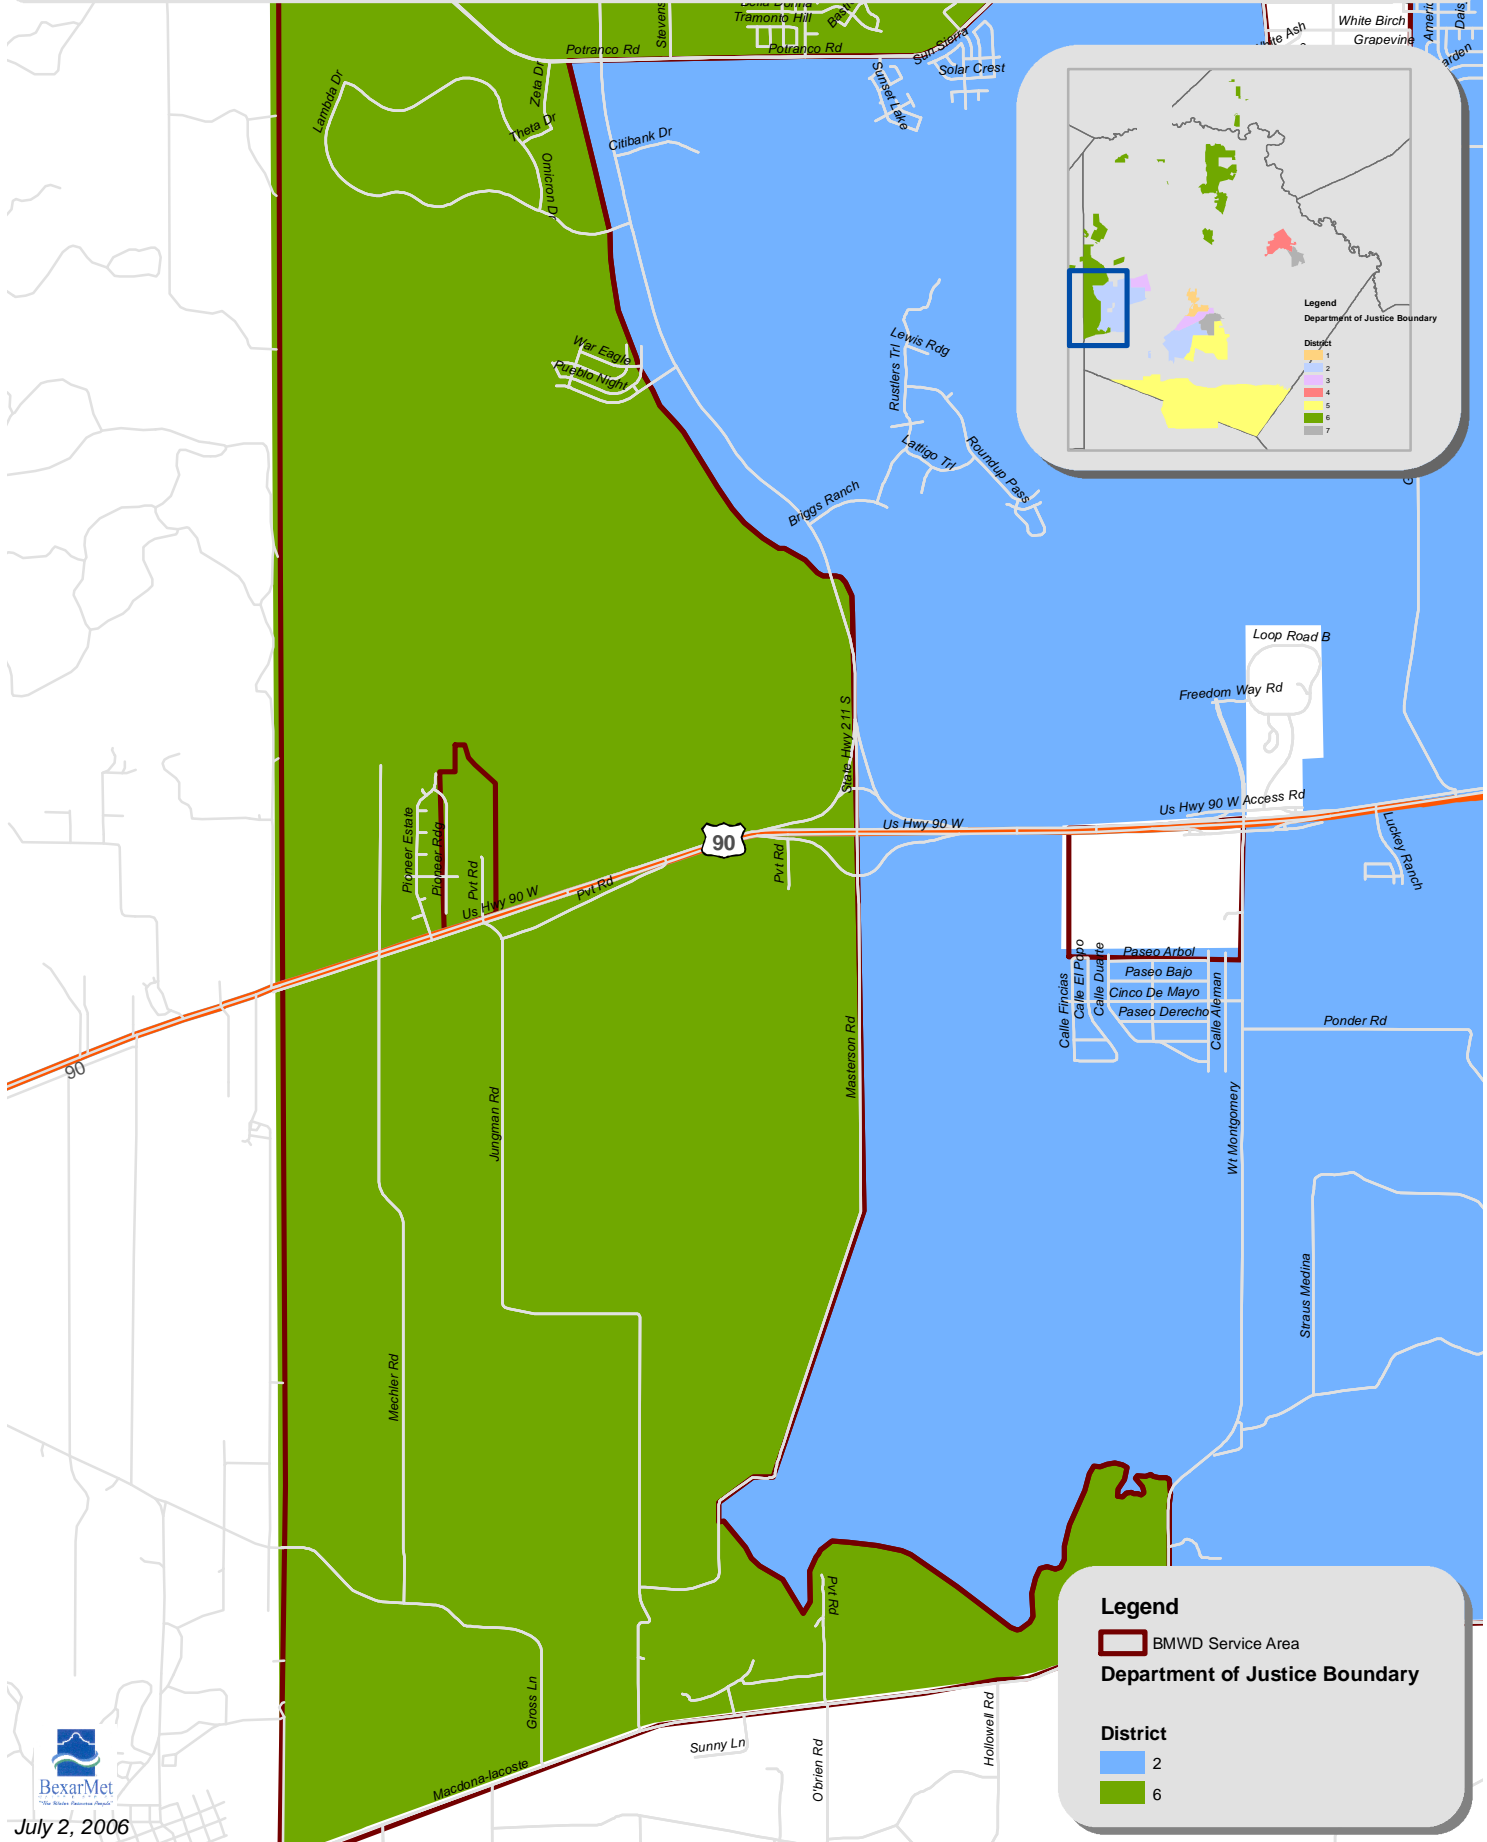

NORTHWEST- SOUTH OF POTRANCO ROAD DISTRICT 6

Legend

- BMWWD Service Area
- Department of Justice Boundary**
- District**
- 2
- 6

July 2, 2006